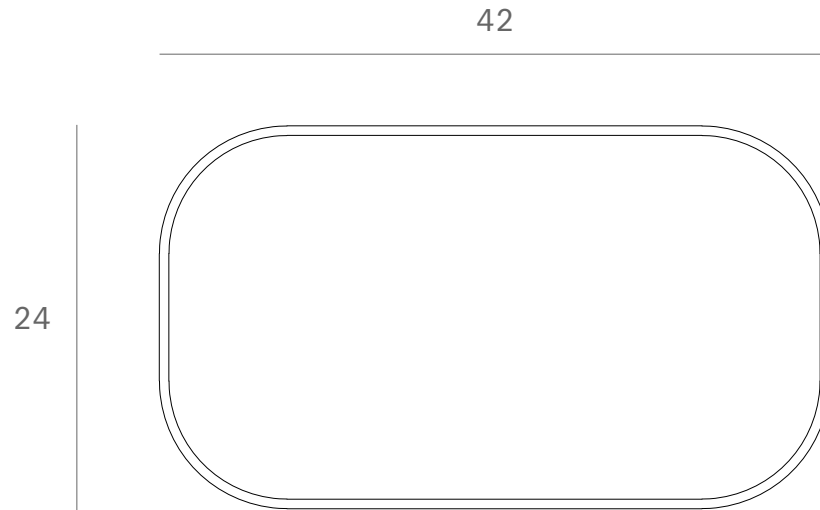

*Ethnicraft*

20469 - Bronze Organic glass valet tray - rectangular - Dimensions (cm)

*Ethnicraft*

20469 - Bronze Organic glass valet tray - rectangular - Dimensions (inches)